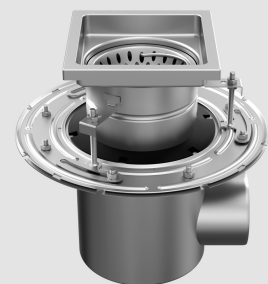

W200/110V1

FLOOR DRAINS

We provide a wide range of floor drains

Top sizes:

- / Square from 150x150mm up to 400x400mm
- / Round from D160mm up to D300mm

Configuration:

- / Single part
- / Adjustable top

Accessories:

- / Water trap, filter basket, sediment bucket, strainer

Outlet:

- / Directions: vertical and horizontal
- / Diameter sizes: D50, D75, D110, D160, D200mm

Gratings:

- / Depending on the load class and water intake capacity:
- / **perforated, bar, mesh, plate**

Material:

- / AISI 304, AISI 316L, AISI 316Ti
- / Other grades on enquiry

W200/110V1

W200/110V2

W200/110H1

W200/110H2

LINEAR DRAINAGE

MANHOLE COVERS

STANDARD AND SLOT CHANNEL

Standard channels are used to drain water from the floor or discharge it to the sewerage. They find application in **food processing plants** (breweries, slaughter houses), **chemical plants, restaurants, hospitals** etc.