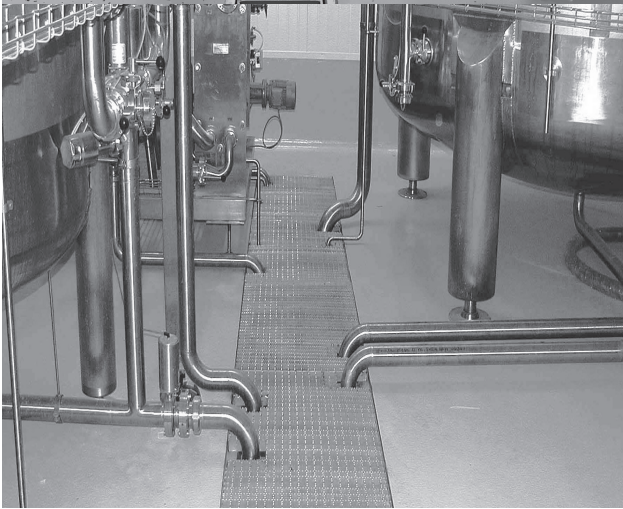

LINEAR DRAINAGE

MANHOLE COVERS

STANDARD AND SLOT CHANNEL

Standard channels are used to drain water from the floor or discharge it to the sewerage. They find application in **food processing plants** (breweries, slaughter houses), **chemical plants, restaurants, hospitals** etc.

Slot channels are an economical and simple method for draining the surfaces, where high flow capacity is not required. A perfect solution for rooms with condensate dripping from machinery or A/C systems: **bakeries, dairies and swimming pools**.

Channel sizes: width, length, depth and slope and features as numbers of outlets and types of gratings are customised according to a particular project. We provide technical support from early stage of design, through manufacturing, until the product installation. Product data sheets are available on request.

MANHOLE COVERS

Manhole covers are used in industrial and public buildings, i.e. shops, exhibition halls, restaurants, warehouses etc. They are available in a wide range of sizes and shapes.