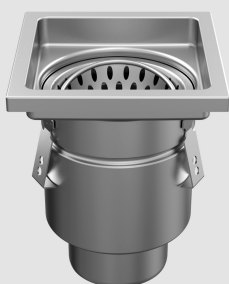

W200/110V1