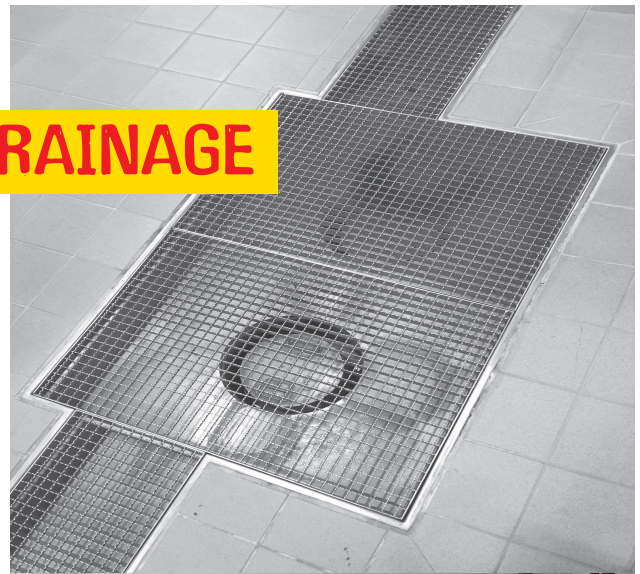

- / Water trap, filter basket, sediment bucket, strainer

Outlet:

- / Directions: vertical and horizontal
- / Diameter sizes: D50, D75, D110, D160, D200mm

Gratings:

- / Depending on the load class and water intake capacity:
- / **perforated, bar, mesh, plate**

Material:

- / AISI 304, AISI 316L, AISI 316Ti
- / Other grades on enquiry

W200/110V1

W200/110V2

W200/110H1

W200/110H2

LINEAR DRAINAGE

MANHOLE COVERS

STANDARD AND SLOT CHANNEL

Standard channels are used to drain water from the floor or discharge it to the sewerage. They find application in **food processing plants** (breweries, slaughter houses), **chemical plants, restaurants, hospitals** etc.

Slot channels are an economical and simple method for draining the surfaces, where high flow capacity is not required. A perfect solution for rooms with condensate dripping from machinery or A/C systems: **bakeries, dairies and swimming pools**.