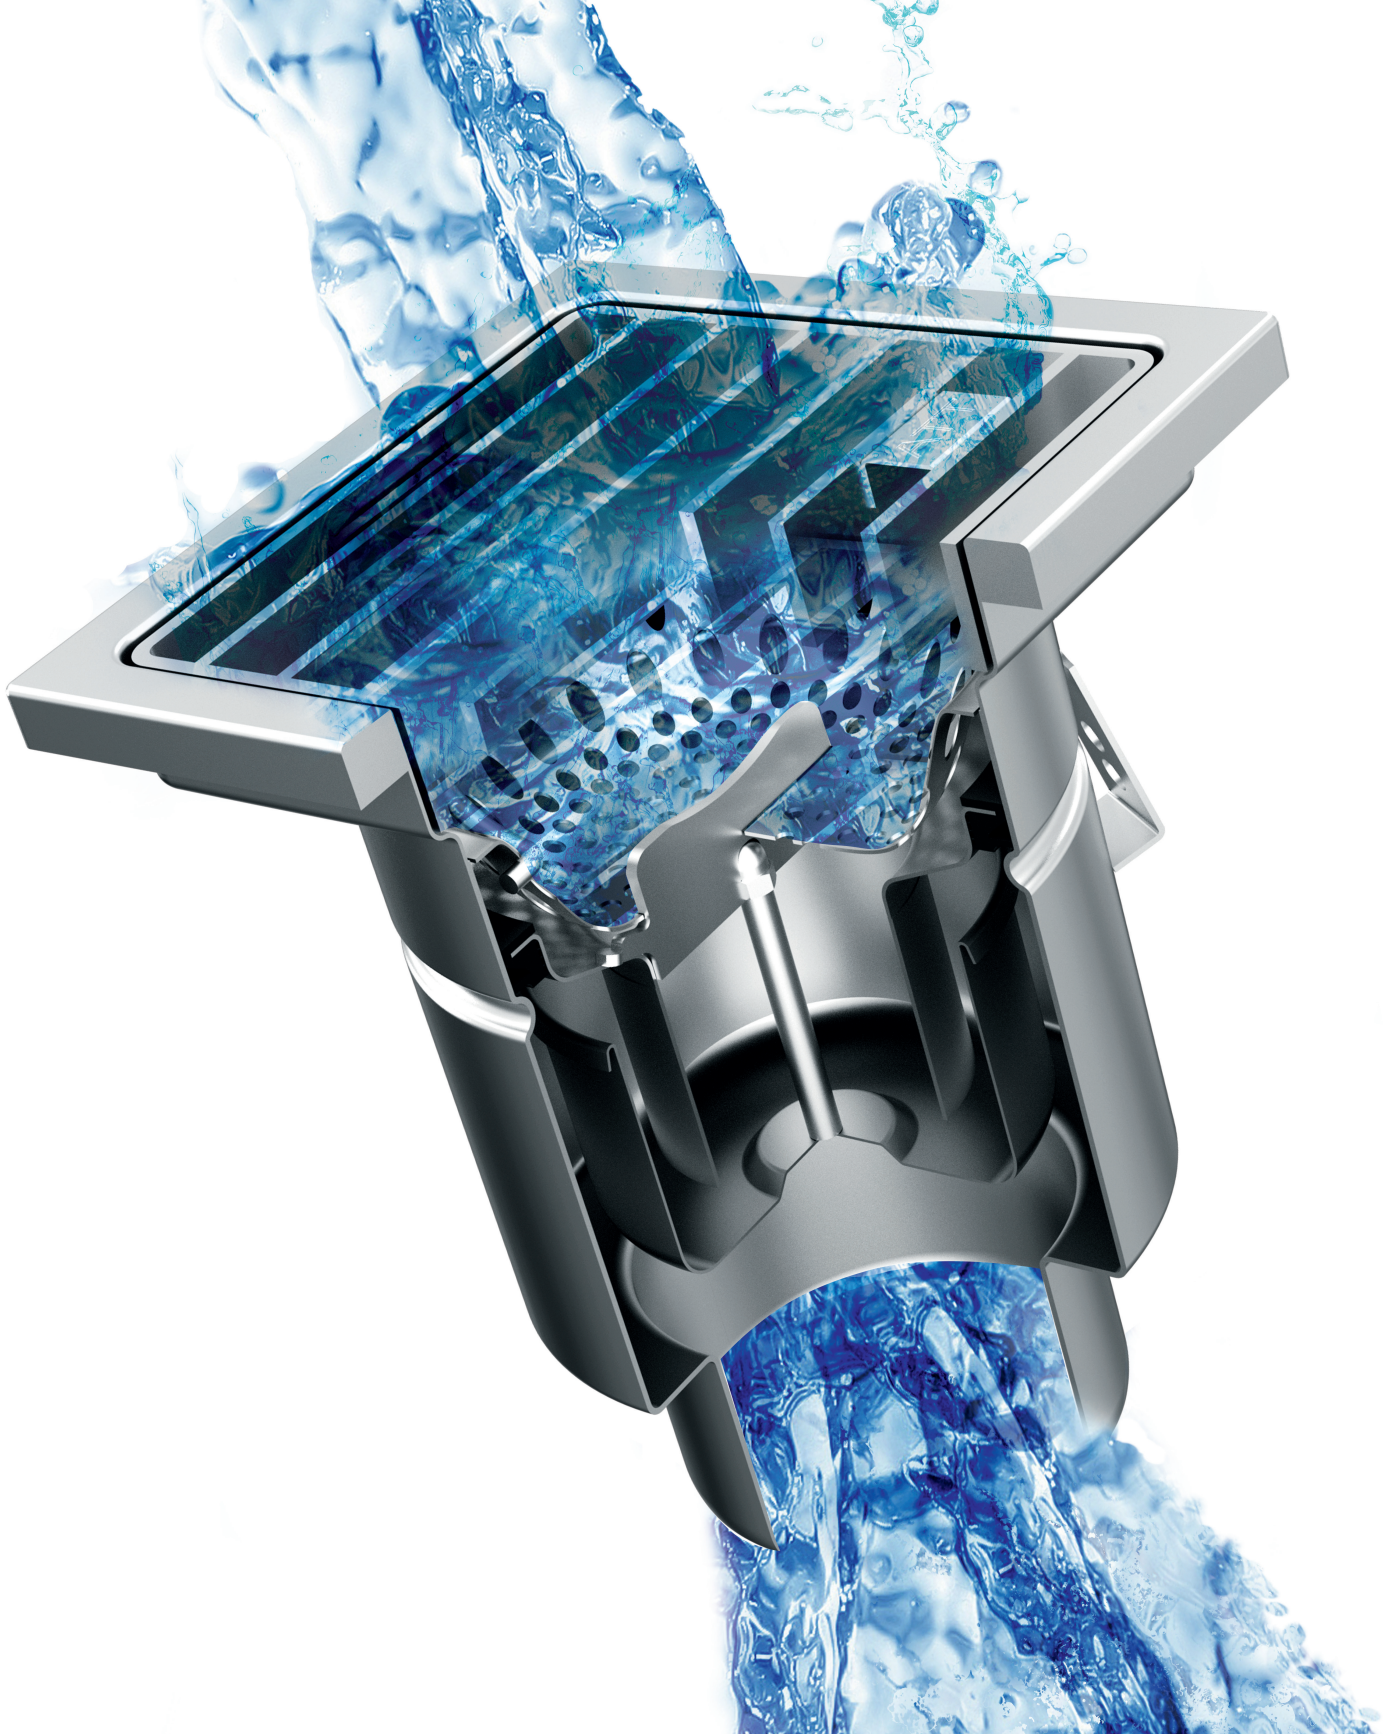

MEA UK Limited / Rectors Lane / Pentre / Deeside / CH5 2DH
www.mea-group.com/uk
Tel: +44 (0) 1244 53 44 55