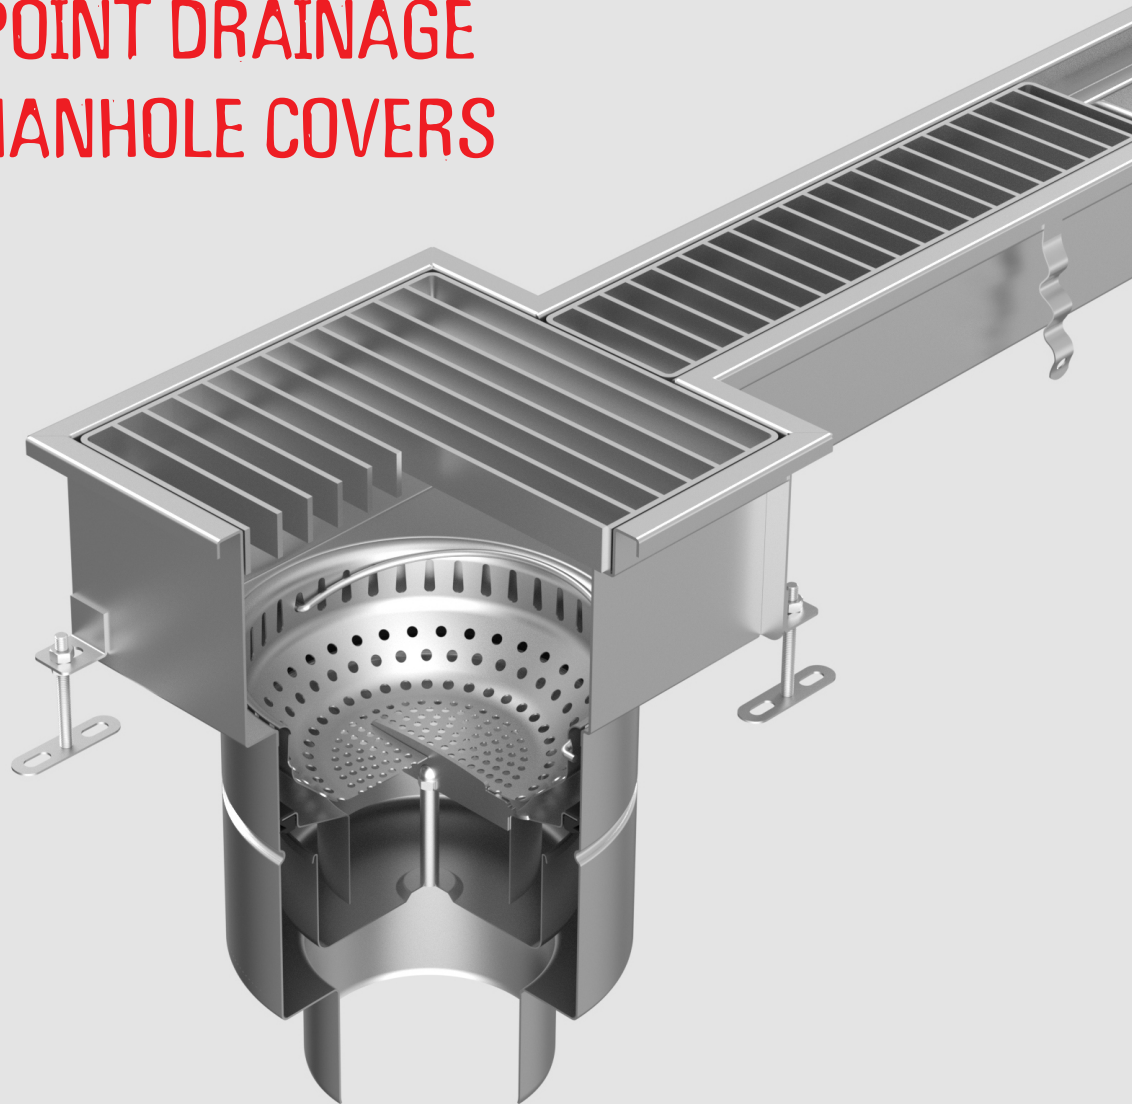

MEADRAIN STAINLESS STEEL

LINEAR DRAINAGE
POINT DRAINAGE
MANHOLE COVERS

Benefits at a glance

- / Professional and mini floor drains
- / Standard and slot channels
- / Recessed manhole covers
- / Tailor-made solutions

W200/110V1

FLOOR DRAINS

We provide a wide range of floor drains

Top sizes:

- / Square from 150x150mm up to 400x400mm
- / Round from D160mm up to D300mm

Configuration:

- / Single part
- / Adjustable top

Accessories:

- / Water trap, filter basket, sediment bucket, strainer

Outlet:

- / Directions: vertical and horizontal
- / Diameter sizes: D50, D75, D110, D160, D200mm

Gratings:

- / Depending on the load class and water intake capacity:
- / **perforated, bar, mesh, plate**

STANDARD AND SLOT CHANNEL

Standard channels are used to drain water from the floor or discharge it to the sewerage. They find application in **food processing plants** (breweries, slaughter houses), **chemical plants, restaurants, hospitals** etc.