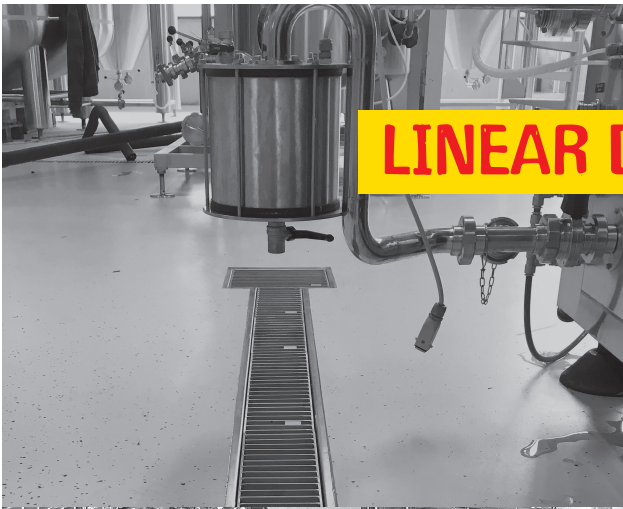

LINEAR DRAINAGE