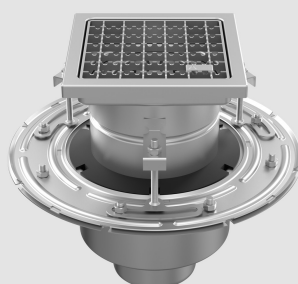

W200/110V2