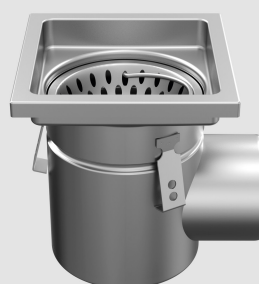

W200/110H1