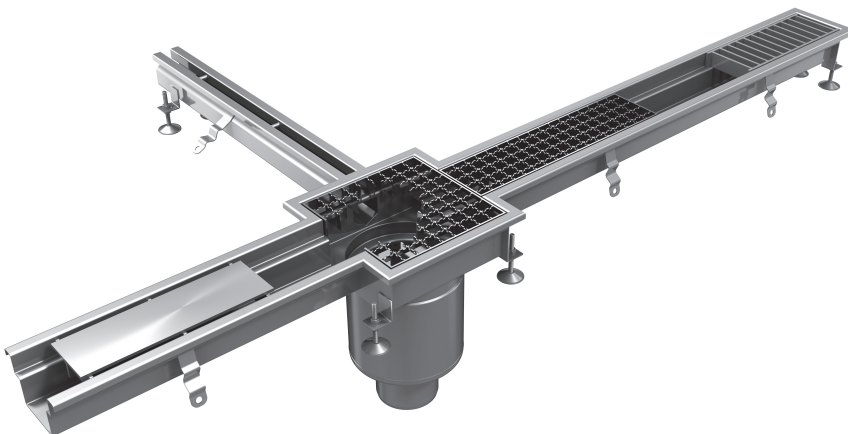

MANHOLE COVERS

Manhole covers are used in industrial and public buildings, i.e. shops, exhibition halls, restaurants, warehouses etc. They are available in a wide range of sizes and shapes.