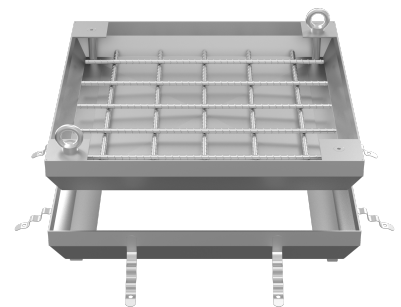

MANHOLE COVERS

Manhole covers are used in industrial and public buildings, i.e. shops, exhibition halls, restaurants, warehouses etc. They are available in a wide range of sizes and shapes.