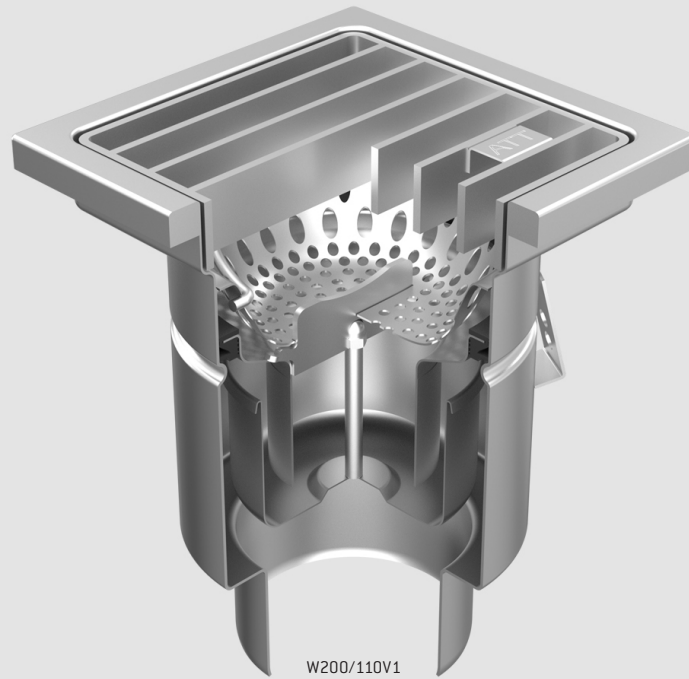

MEADRAIN STAINLESS STEEL

LINEAR DRAINAGE
POINT DRAINAGE
MANHOLE COVERS

Benefits at a glance

- / Professional and mini floor drains
- / Standard and slot channels
- / Recessed manhole covers
- / Tailor-made solutions

W200/110V1

FLOOR DRAINS

We provide a wide range of floor drains

Top sizes:

- / Square from 150x150mm up to 400x400mm
- / Round from D160mm up to D300mm

Configuration:

- / Single part
- / Adjustable top

Accessories:

- / Water trap, filter basket, sediment bucket, strainer

Outlet:

- / Directions: vertical and horizontal
- / Diameter sizes: D50, D75, D110, D160, D200mm

Gratings:

- / Depending on the load class and water intake capacity:
- / **perforated, bar, mesh, plate**

STANDARD AND SLOT CHANNEL

Standard channels are used to drain water from the floor or discharge it to the sewerage. They find application in **food processing plants** (breweries, slaughter houses), **chemical plants, restaurants, hospitals** etc.